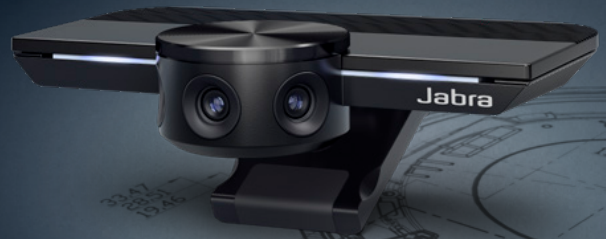

Jabra PanaCast

Engineered to be the world’s first intelligent 180° Panoramic-4K plug-and-play video solution*

- Inclusive meetings
- Intelligent video technology
- Instant collaboration
- Versatile compatibility

Chrome OS

Specifications

Video	Field of view	Horizontal: 180° / Vertical: 54°
	Number of cameras	3
	Light control	Brightness, Contrast, Saturation, Sharpness and White Balance
	Stitching technology	Dynamic real-time stitching technology, running in the onboard PanaCast Vision Processor
	Supported resolutions	Panoramic-4K: 3840 x 1080 @ 30fps 1080 Full HD: 1920 x 1080 @ 30fps 720p HD: 1280 x 720 @ 30fps
Ease of use	Camera controls	Electronic Pan-Tilt-Zoom (ePTZ)
	Adjustable field of view	Choose between 90°, 120°, 140° and 180° through Jabra Direct
	Flexible mount	For easy placement on top of your monitor or laptop
Connectivity	USB plug-and-play	USB-C port
	Power	Powered by USB 3.0 cable
	System requirements	Windows 7 or above macOS X 10.9 or above Linux Ubuntu 16.x or above Chrome OS USB 3.0 (supports USB 2.0 through the Jabra USB hub)
	Certifications	Microsoft Teams
	Compatibility	Zoom, Cisco Webex, Slack, Google Hangouts and more.**
	General	Packaging dimensions (L x W x H)
	Main unit dimension (L x W x H)	102 x 67 x 20 mm / 4 x 2.6 x 0.8 inch
	Box contents	Camera, USB-C to USB-A cable (1 m/3 ft)
	Weight	3.53 oz / 100 g
	Warranty	2 years
	Optional accessories	Table stand (adjustable height: 152-317 mm / 6-12.5 inch), wall mount, 1.8 m cable, USB hub
	Operating temperature	0° C to 30° C
	Operating humidity	15% to 85% (non-condensing)